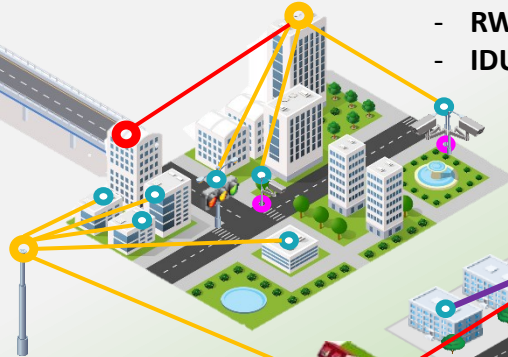

RADWIN OSS

- Radio planning
- Network deployment
- Unit installations
- Service commissioning
- Day-to-day operations
- Network maintenance

Indoor switch
IDU-S

SEA PORT connectivity for data, CCTV & port automation

- JET PRO/DUO
- IDU/Smart Node
- FiberinMotion

Oil & Gas connectivity for data, CCTV & control

- JET PRO/DUO
- IDU/Smart Node
- RW 2000/Alpha

Urban Transport connectivity for WiFi, CCTV & control

- FiberinMotion
- TerraBridge

Smart & Safe City Connectivity

- JET PRO/DUO
- MultiSector
- RW 2000/Alpha
- IDU/Smart Node

Mine connectivity for remote operations & autonomous networks

- JET PRO/DUO
- MultiSector
- FiberinMotion
- IDU/Smart Node