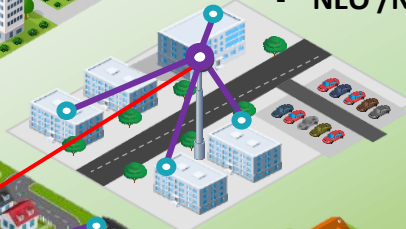

SEA PORT connectivity for data, CCTV & port automation

- JET PRO/DUO
- IDU/Smart Node
- FiberinMotion

Oil & Gas connectivity for data, CCTV & control

- JET PRO/DUO
- IDU/Smart Node
- RW 2000/Alpha

Urban Transport connectivity for WiFi, CCTV & control

- FiberinMotion
- TerraBridge

Smart & Safe City Connectivity

- JET PRO/DUO
- MultiSector
- RW 2000/Alpha
- IDU/Smart Node

Mine connectivity for remote operations & autonomous networks

- JET PRO/DUO
- MultiSector
- FiberinMotion
- IDU/Smart Node

Multi-Tenant Fixed Access

- NEO /NEO DUO

MacroPoP residential & SLA business Fixed Access

- JET DUO
- JET PRO

MicroPoP Fixed Access

- MultiSector
- NEO

MacroPoP residential & non-SLA business Fixed Access

- NEO DUO
- NEO

Utility GRID connectivity for substation backhaul & automation

- JET PRO/DUO
- RW 2000/Alpha
- IDU/Smart Node

RADWIN Products

- PtP 2000/Alpha
- PtMP JET PRO, JET DUO
- PtMP NEO, NEO DUO
- PtMP MultiSector
- Subscriber Unit
- FiberinMotion
- TerraBridge
- IDU/Smart Node

VALUE

Blazing fast speeds & reliable connectivity
Carrier-grade, yet affordable solutions
Mix and matched base station, common SU
Best interference mitigation & nLOS
Powerful OSS tools & simplified operation