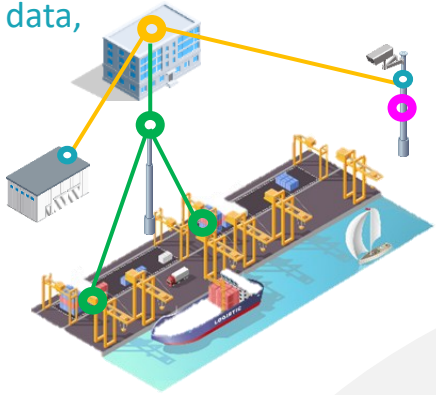

SEA PORT connectivity for data, CCTV & port automation

- JET PRO/DUO
- IDU/Smart Node
- FiberinMotion

Oil & Gas connectivity for data, CCTV & control

- JET PRO/DUO
- IDU/Smart Node
- RW 2000/Alpha