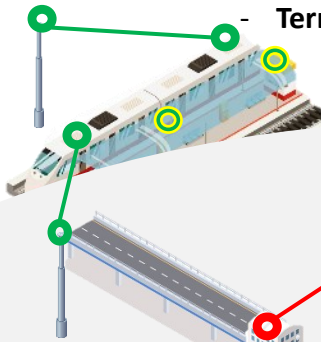

Urban Transport connectivity for WiFi, CCTV & control

- FiberinMotion
- TerraBridge